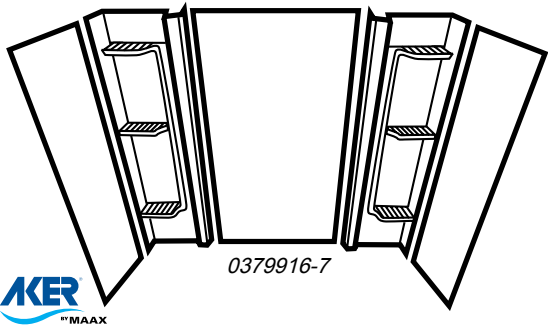

5-Pc. Surrounds

Five piece bath wall featuring six convenient shelves. High-gloss finish. 27" D X 54" W X 59" H.

- **0379916** Bone
- **0379917** White