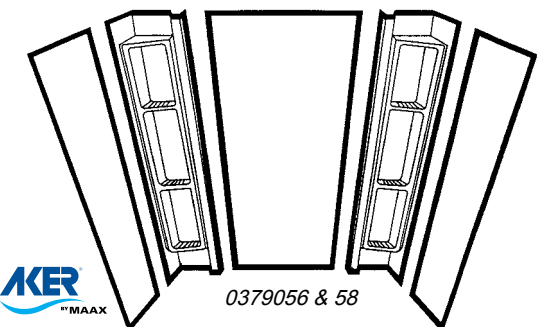

5-Pc. Garden-Tub Surrounds

Five piece bath wall featuring six convenient shelves. High-gloss finish. Easily cut to fit depths from 42" to 48".

- **0379058** Bone 60" W x 59" H
- **0379056** White 60" W x 59" H