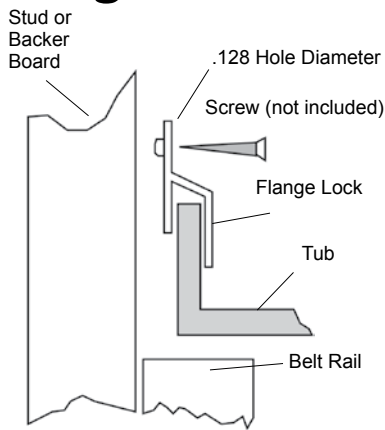

## Flange Locks

Holds tub or shower pans against wall while allowing environmental expansion and contractions without cracking the tub or shower pan. Stainless steel to prevent rusting or discoloration while providing a strong "spring" action.