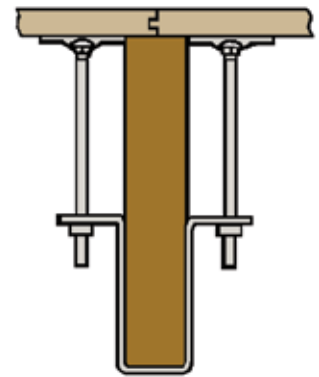

## Seam-Ender

Accommodates 2 x 6 through 2 x 10 joists

Uniformly draws tongue and groove decking to the joist to eliminate unsightly seam pops. Easy installation requires no special tools and does not damage floor coverings. Made in the U.S.A. 18 pieces, polybag.