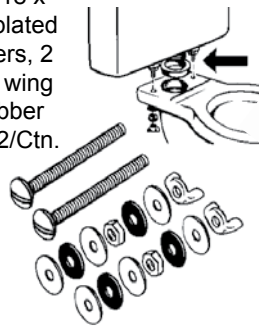

Tank to Bowl Bolt Set

2 each solid brass 5/16-18 x 3" bolts, 4 plated steel washers, 2 hex nuts, 2 wing nuts & 4 rubber washers. 72/Ctn.

0372901

Toilet Tank Lever

Front Mount. C.P. single action tank lever.