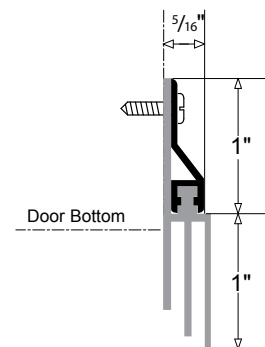

Construction: Extruded Aluminum

Insert: 3/4" Vinyl Insert

Finish: Aluminum

Lengths: 36"

(Additional sizes and colors available by special order.)

0219025 Aluminum

Frost King Replacement Door Seal for Kerfed Millwork Doors