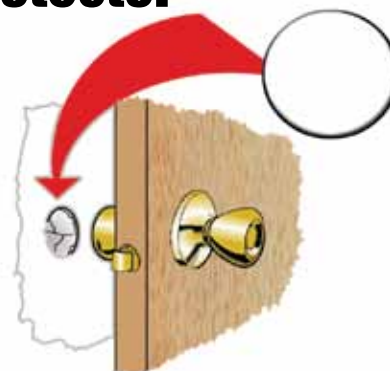

Self-Adhesive Door Stop

- 0211002** White; 100/Ctn.

Spring-Eze Stop

Flexible brass-plated steel spring with white plastic tip. 3" long.

- 0211004** 200/Ctn.

Knob/Wall Protector

High impact material can be painted or papered. Foam on back absorbs shock. 1/4" total thickness. Washable. White.

- 0211003** 3" Dia.
- 0211005** 5" Dia.

"S" Hook

Approximately 1-1/2" Long. Ideal for chain door connections and many other uses.

0210602

Door Clip

Keeps doors closed and secure during transport or whenever you need to restrict access.