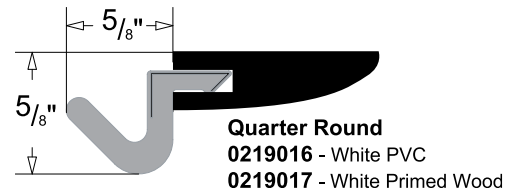

Visco Heavy Duty (Low Profile) Door Weather Stripping

Construction: Extruded aluminum. Mitered corners ensure a secure fit with slotted mounting holes for easy adjustment.

Insert: 1/4" flexible, bubble type neoprene.

Finish: Aluminum (Brown or white can be special ordered).

Set: 1-3' piece and 2-7' pieces. Custom lengths also available.

0219019 Mitered Aluminum
Approved for sound abatement program.