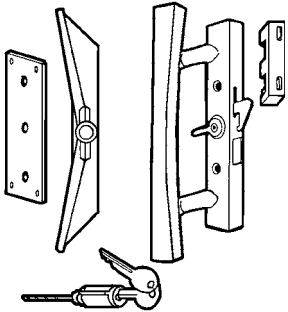

0212040 72" x 76" RH
0212041 72" x 76" LH

Sliding Patio Door Lock

Universal sliding glass door lock features extended guide to prevent lift and opening. Also guarantees lock alignment. Fits most doors.

- 0290405** Patio Door Lock (Old Style)
- 0290406** Patio Door Lock (New Style) for Vinyl Doors
- 0290407** Lock Cylinder Only