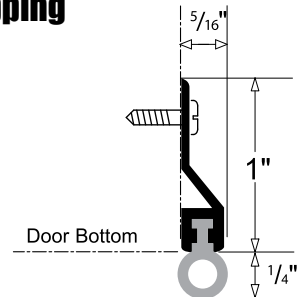

Visco Door Weather Stripping

Construction Q-Lon: Extruded aluminum. Mitered corners ensure a secure fit with slotted mounting holes for easy adjustment.

Insert: Soft cell foam insert. Foam has thermoplastic cover and will not deteriorate.

Finish: Aluminum, brown or white finish.

Custom lengths also available.

Set: 1-3' piece and 2-7' pieces. Custom lengths also available.

0219018 Mitered Aluminum

0219020 Mitered White

0219021 Mitered Brown