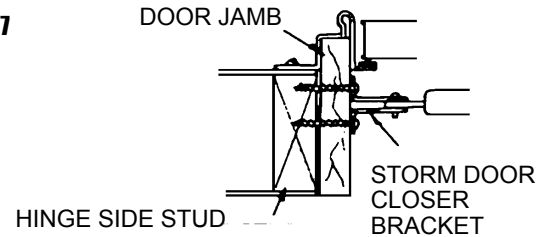

Steps 6 & 7