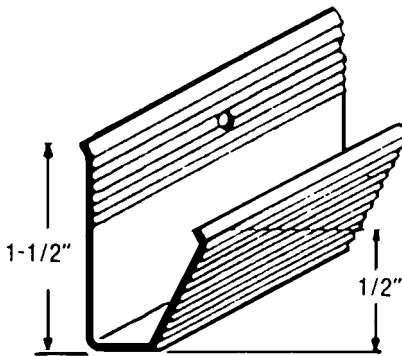

0219010 White
0219011 Brown

Aluminum Molding Drip Rail

Serrated face 1-1/2" standard 1-1/2" rail 14' length w/punched 4" centers.

0265503 25/Ctn.

Elixir Drip Cap

Install over doors and windows to channel away rain and snow. Steel with white finish.