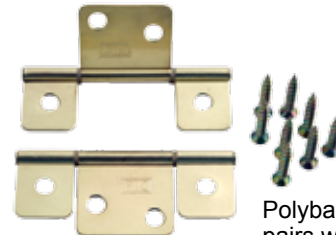

Other interior locks are sold on page 20

Privacy

Interior Door Hinges

Non-mortise, 3 leaf folding door hinges, 1-3/16" x 3-7/16".

Polybagged in pairs with 8 screws.

- 0210990** Brass
- 0210991** Brushed Nickel

Non-mortise, extended, 3 leaf folding door hinges. 1-3/16 x 3-7/16 (extended leaf 1-1/2")

Polybagged in pairs with 8 screws.

- 0210989** Brass
- 0210992** Brushed Nickel

Non-Mortise Hinge

2/Box

- 0210998** Brass