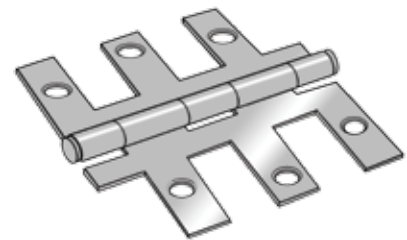

Six Finger Hinges

Six screw flanges.

0210993 Satin Nickel

Combo Door Hinges

Designed for 6000, 8,000
and 9,000 Series Doors.

0210995 Brass
0210996 Zinc