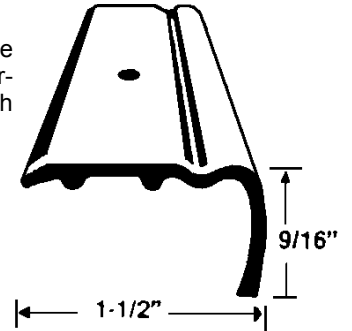

Roof Edge

Extra soft, heavy-gauge with standard edge. Four-teen ft. length punched with 4" centers.