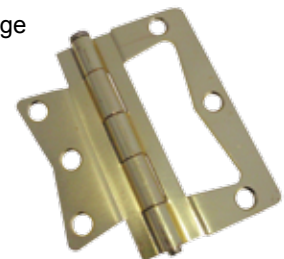

Other interior locks are sold on page 20

Privacy

Interior Door Hinges

Non-mortise, 3 leaf folding door hinges, 1-3/16" x 3-7/16".

Polybagged in pairs with 8 screws.

- 0210990** Brass
- 0210991** Brushed Nickel

Non-mortise, extended, 3 leaf folding door hinges. 1-3/16 x 3-7/16 (extended leaf 1-1/2")

Polybagged in pairs with 8 screws.

- 0210989** Brass
- 0210992** Brushed Nickel

Non-Mortise Hinge

2/Box

- 0210998** Brass