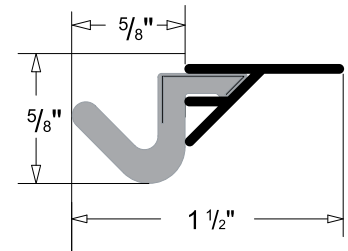

Finish: Aluminum, brown or white finish.

Custom lengths also available.

Set: 1-3' piece and 2-7' pieces. Custom lengths also available.

0219018 Mitered Aluminum

0219020 Mitered White

0219021 Mitered Brown

Visco Door Triple Sweep