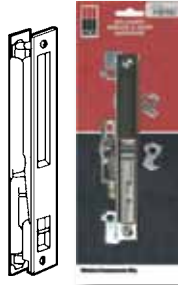

Outswinging Double French Doors

Add value and beauty to the home with Double French Doors.

These are part of the Series 400 Exterior Doors featured on page C-8. Please refer to that page for construction details and features.

0212040 72" x 76" RH
0212041 72" x 76" LH

Sliding Patio Door Lock

Universal sliding glass door lock features extended guide to prevent lift and opening. Also guarantees lock alignment. Fits most doors.

- **0290405** Patio Door Lock (Old Style)
- **0290406** Patio Door Lock (New Style) for Vinyl Doors
- **0290407** Lock Cylinder Only

Sliding Patio Door Lock Kit

Universal, recessed sliding door lock kit, with key, comes with easy to follow instructions. (Found on 1999 and older homes.)

0290408

Replacement Patio Screen Door

For Phillips Style M/1000 Screen Door, 36" x 75-7/16"

- **0212007** Mill Finish
- **0212008** White

For Kinro:

- **0212030** Vinyl Patio Door
- **0212034** Aluminum Patio Door

Nite Lock Pin

For Sliding Patio Door

Protects against burglary. Easy installation. Out of children's reach.

0469000

Patio Screen Roller #197C

0461702 12/Ctn.

Tacky Tape®

Tacky Tape® is designed to seal and prevent the entry of dust, air and moisture and assure a weather tight seal. Weatherability: QUV, 340A lamp (1000 Hrs, Excellent, no cracking, chalking, wash-off or flow (sag). 3/4" x 1/8" x 30'.

0360800 24/Ctn.

C-16

Patio Door Roller

0461703