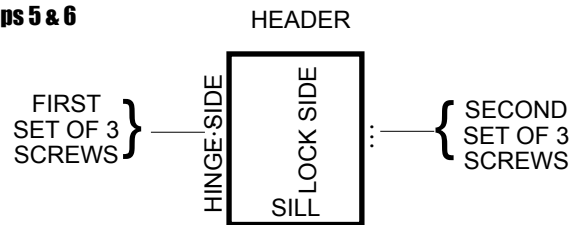

Steps 5 & 6