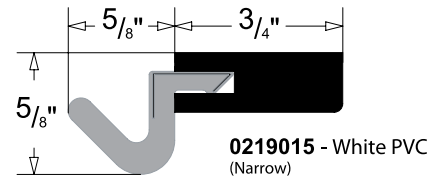

Visco Heavy Duty (Low Profile) Door Weather Stripping

Construction: Extruded aluminum. Mitered corners ensure a secure fit with slotted mounting holes for easy adjustment.

Insert: 1/4" flexible, bubble type neoprene.

Finish: Aluminum (Brown or white can be special ordered).

Set: 1-3' piece and 2-7' pieces. Custom lengths also available.

0219019 Mitered Aluminum
Approved for sound abatement program.