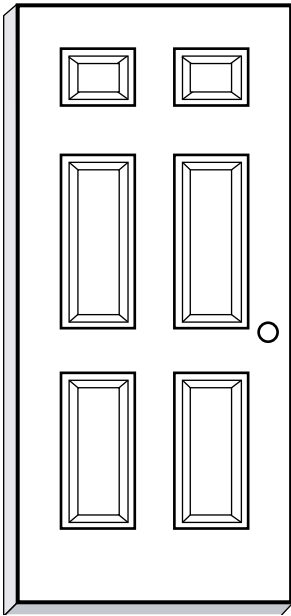

Series 300 6-Panel

Same quality features as the 400 Series with six raised panels. White door and frame only.

- **0211126** 32" x 72" LH, knocker, viewer
- **0211127** 32" x 76" RH, knocker, viewer
- **0211128** 32" x 76" LH, knocker, viewer
- **0210758** 34" x 76" LH, knocker, viewer, deadbolt bore
- **0211129** 34" x 76" RH, knocker, viewer
- **0211130** 34" x 76" LH, knocker, viewer
- **0210787** 34" x 76" LH, deadbolt bore
- **0210788** 34" x 76" RH, deadbolt bore
- **0211107** 36" x 80" RH

Specially designed for manufactured home doors, tested residential grade. Locks are sold without bolts and strike plate, which are included in our stocked doors.

- **0295040** Entrance Lock, Stainless Steel
- **0295030** Entrance Lock, Stainless Steel, Keyed to #0122544
- **0295041** Entrance Lock & Deadbolt Set, Master Keyed, Stainless Steel.

Reinforced Commercial Grade

Commercial Grade with 2 x 4 Construction

BLANK DOORS

- **0211175** 36" x 80" LH Blank White/White
- **0211176** 36" x 80" RH Blank White/White (*shown on the right*)

HEAVY DUTY LOCK

- **0295005** Round Knob, Stainless Steel
- **0295006** Lever Style, Stainless Steel

THRESHOLD FOR HANDICAP ENTRANCE

- **0265491** Interior For 36" Door
- **0265492** Exterior For 36" Door

Series 100, Double Doors

Same quality features as Series 200, but with double doors. See following pages for features of 200 series doors.

Blank Double Door

Mill Finish Frame

- **0211172** 61" x 72", RH, White/Dark
- **0211212** 61" x 72", LH, White/White
- **0211155** 61" x 80", LH, White/White
- **0211170** 72" x 72", RH, White/White
- **0211168** 72" x 72", RH, White/Dark
- **0211169** 72" x 72", LH, Cream/Cream
- **0211279** 72" x 72", RH, Buck/Buck
- **0211173** 72" x 80", LH, White/White

Cottage Double Door

White/White Mill Finish Frame

- **0211213** 72" x 76," LH