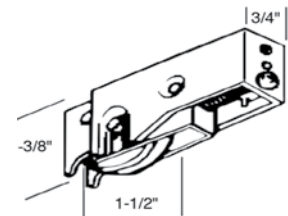

Patio Door Roller