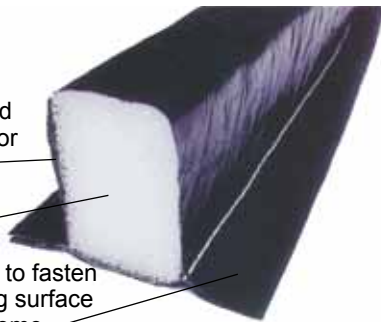

White Close-Off Film

for secondary moves

0265003	12' x 120'	6 ml Close-Off Film
0265009	16' x 100'	6 ml Close-Off Film
0265006	14' x 300'	5 ml Close-Off Film
0265008	16' x 150'	6 ml Close-Off Film

Center-Seal

Centerline Insulator

Foam is completely sealed inside a high-strength vapor barrier sheathing.

Flexible insulating foam core.

2-Ply flanges make it easy to fasten Centers-Seal to the mating surface around perimeter of home.

0265055 2" x 375'

Sill Plate Sealer

Sill Seal is specifically designed to fill the air gaps between the sill plate and wall.

- Made of quality polyethylene
- Prevents rotting of sill plate
- Water and insect repellent
- Will not deteriorate
- Fills gaps between sections of home
- Easy to install -- needs no special tools
- Resists moisture penetration to interior of structure

Superior self-adhesive foam insulating tape works on hot and cold pipes, valves and fittings. 1/8" x 2" x 30'

0360112

Foam Tape

Medium density, single-face non-interconnecting cell vinyl w/easy release liner. Synthetic permanent adhesive for easy application even on irregular curved surfaces. 3/16" x 30'. Mylar backed. 32/Ctn.