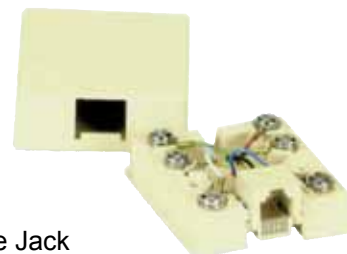

## Ground Fault Interrupter Receptacle w/Plate

Fits easily into standard surface flush boxes. Feed-through ready. UL listed. 15 amp 125V at receptacle 20 amp 125V feed-through. 10/Ctn.

- 0222889** White
- 0222891** Ivory

## Phone Jack

Surface mount, snap cover for neat appearance with pre-wired combination head screw terminals. For surface mount onto baseboards, walls and other flat surfaces. Self-tapping mounting screws and adhesive pad provided. 4 conductor in almond.