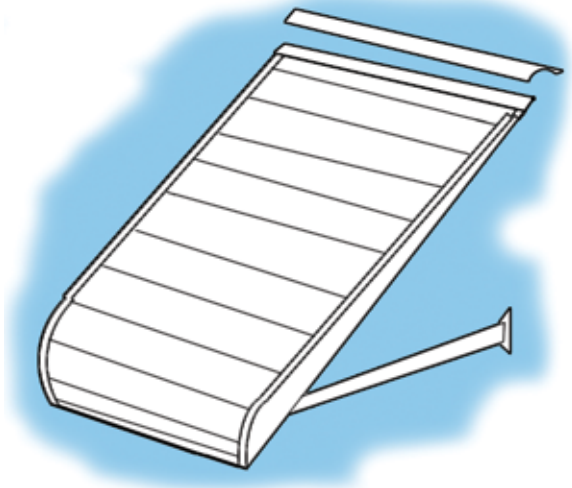

Adjustable Window Awnings

White baked-on enamel finish

- **0207801** White 36" Width-30" Projection
- **0207802** White 48" Width-30" Projection
- **0207803** White 40" Width-40" Projection