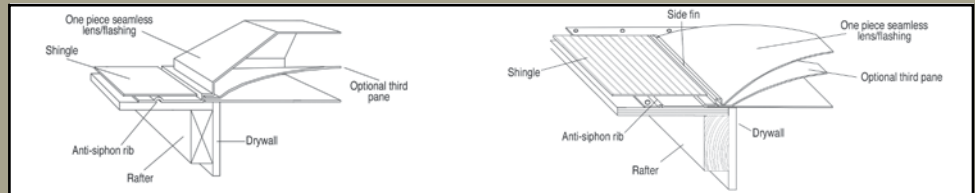

Options

- Multiple pans for maximum insulation
- Bronze polycarbonate for added sun control

SWIFT Products, Ltd.

Pre-Fabricated Brick Chimney Covers

Hides unsightly fireplace flue stacks and roof jacks giving a realistic brick chimney appearance.

Base unit comes standard as a 24" x 24" x 36" weighing only 35 lbs. with an optional 3 ft. extension, can stack to 9 ft. Developed by sandwiching lightweight polystyrene between durable 1/8" durable brick marble aggregate exterior and a strong no-rust aluminum inner framework will never fade or rust and takes just minutes to install. Box includes brick chimney panels, lid, flange, all mounting hardware and simple directions. Will outlast all traditional wood or vinyl covered flue pipes.

0200200 Red Brick Cover w/all Mounting Hardware

0200201 Red Brick 36" Extension

0200205 Gray Brick Cover w/all Mounting Hardware