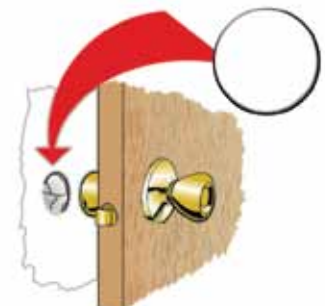

Outdoor Improvements
Anchors & Set-Up Material
Doors & Windows
Coatings & Cleaners
Appliances
Tools & Hardware
Carpet & Flooring
Electrical
Plumbing
Towing & Safety
Heating & Cooling