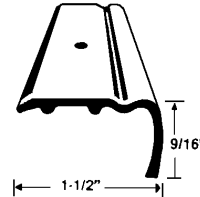

Roof Edge

Extra soft, heavy-gauge standard edge. 14' length. Punched with 4" centers.