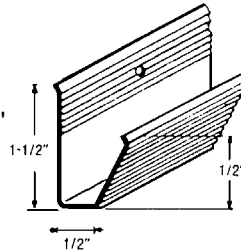

Aluminum Molding Drip Rail

Serrated face 1-1/2" standard 1-1/2" rail 14' length. Punched, 4" centers.