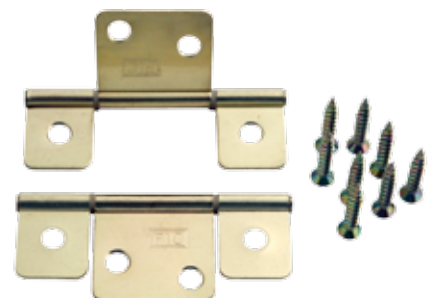

Cabinet and Door Hardware

Friction Catch

For cabinets.
Self-lubricating
brass spring clip.

0260201 100/Ctn.

Magnetic Catches w/Flat Strike

0260220 2 Pair

Drawer Knobs

1-1/2" diameter.
Antique copper finish
over decorative filigree
design. 12/Ctn.

0260301

Drawer Guide

Silent drawer action.
3-point suspension
plastic bracket.

0265541 Bracket; 100/Ctn.

Side Mount Drawer Hardware

End Socket Set
0265539

0265538 Guides 18"

Deluxe Drawer Guide

Hi-flex plastic, use w/wood or metal rail.
Attaches to rear of drawer.

0260306 6/Bag
0265535 100/Ctn.

Flush Cabinet Door Hinge

Antique English finish, flush hinge.
Non-Self Closing.

0260212 2/Bag

Six Finger Hinges

Six screw flanges.

0210993 Satin Nickel

Interior Door Hinges

Non-mortise, 3 leaf
folding door hinges,
1-3/16" x 3-7/16".

Polybagged in pairs
with 8 screws.

0210990 Brass
0210991 Brushed Nickel

Non-mortise, extended, 3 leaf
folding door hinges.
1-3/16 x 3-7/16
(extended leaf 1-1/2")

Polybagged in pairs
with 8 screws.

0210989 Brass
0210992 Brushed Nickel

Exterior Hinges

Designed with Radius Corners
For The 7000 Series Doors.

0210604 Brass
0210605 Zinc